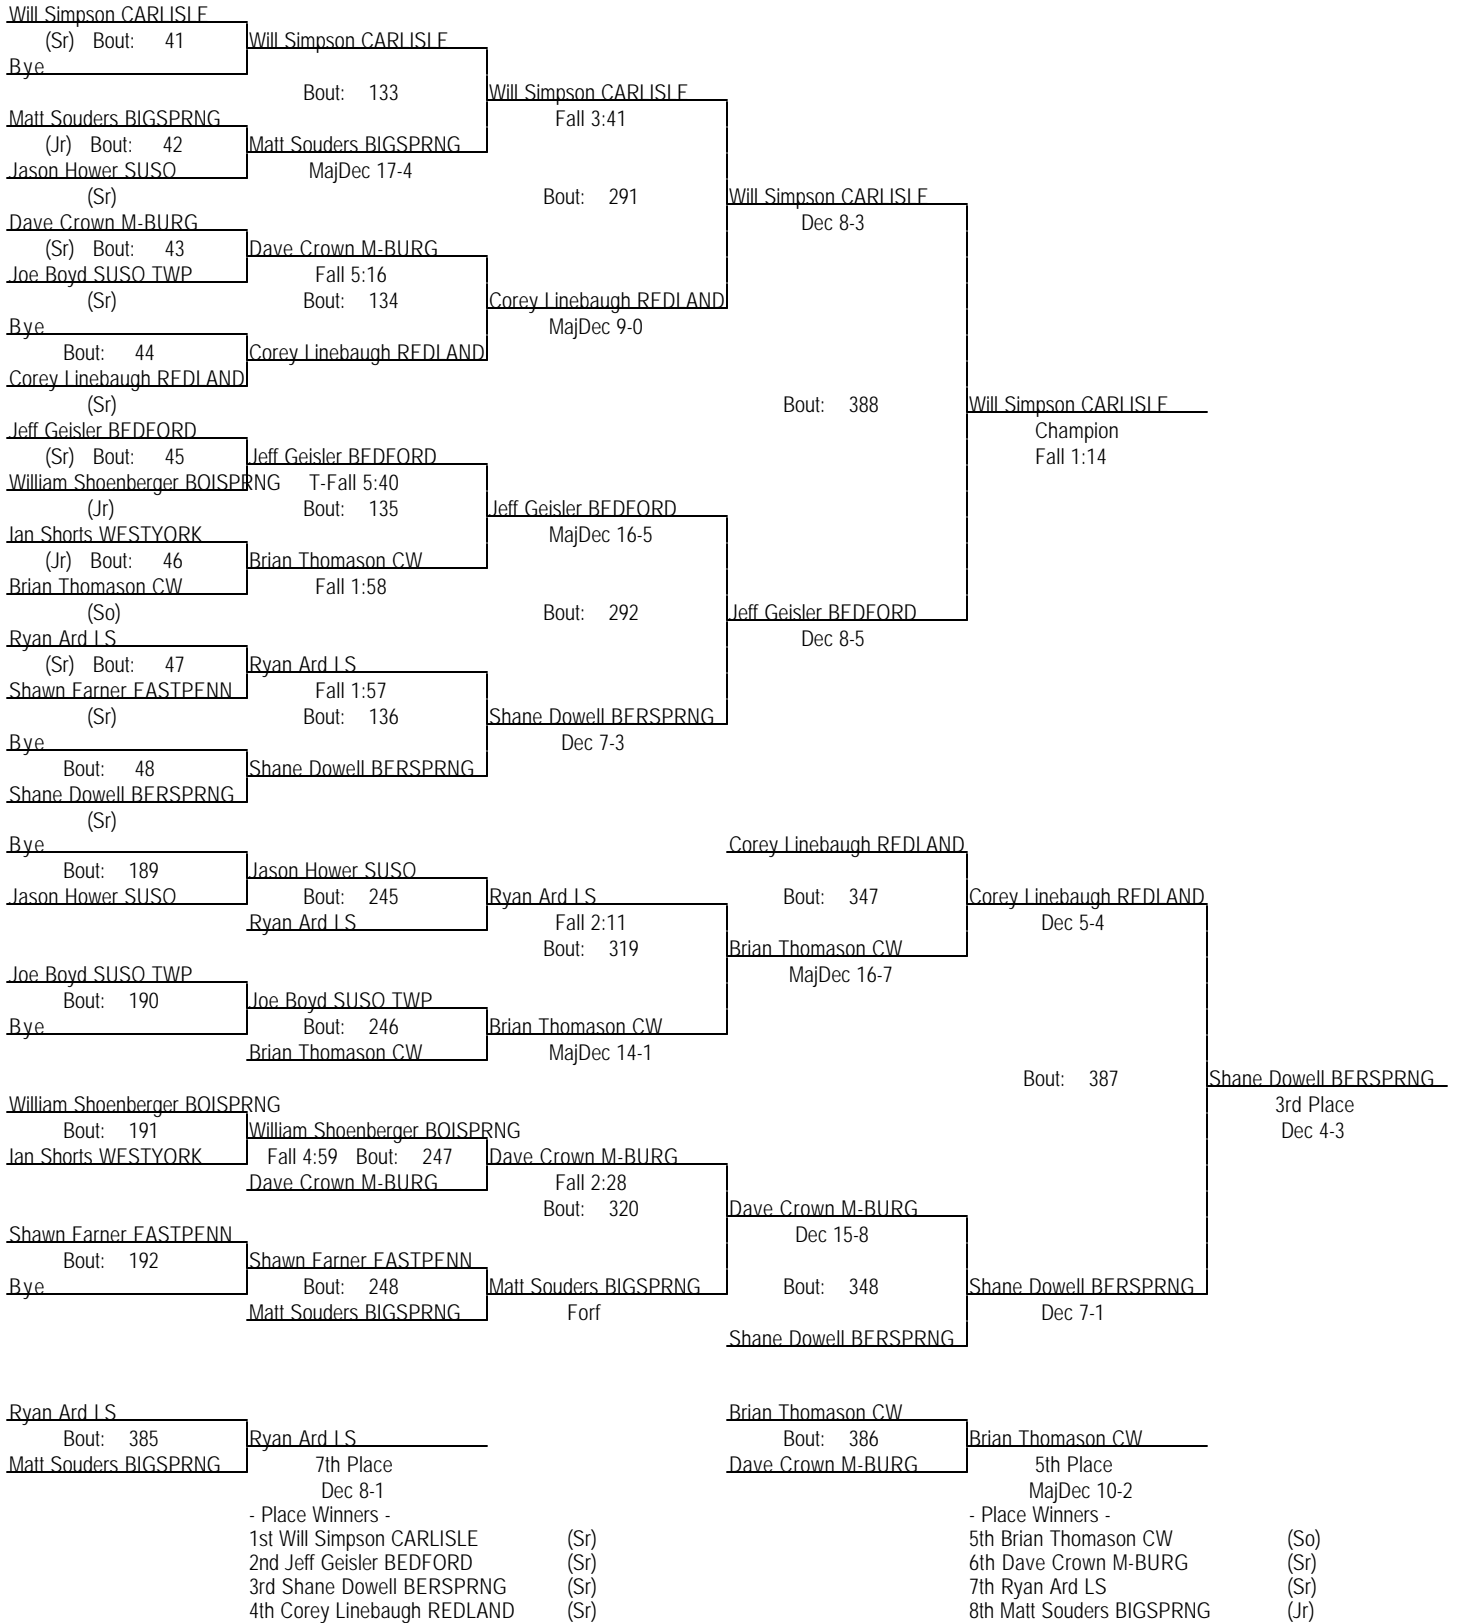

Carlisle Holiday Tournament 2002

Dec 6-7, 2002

135