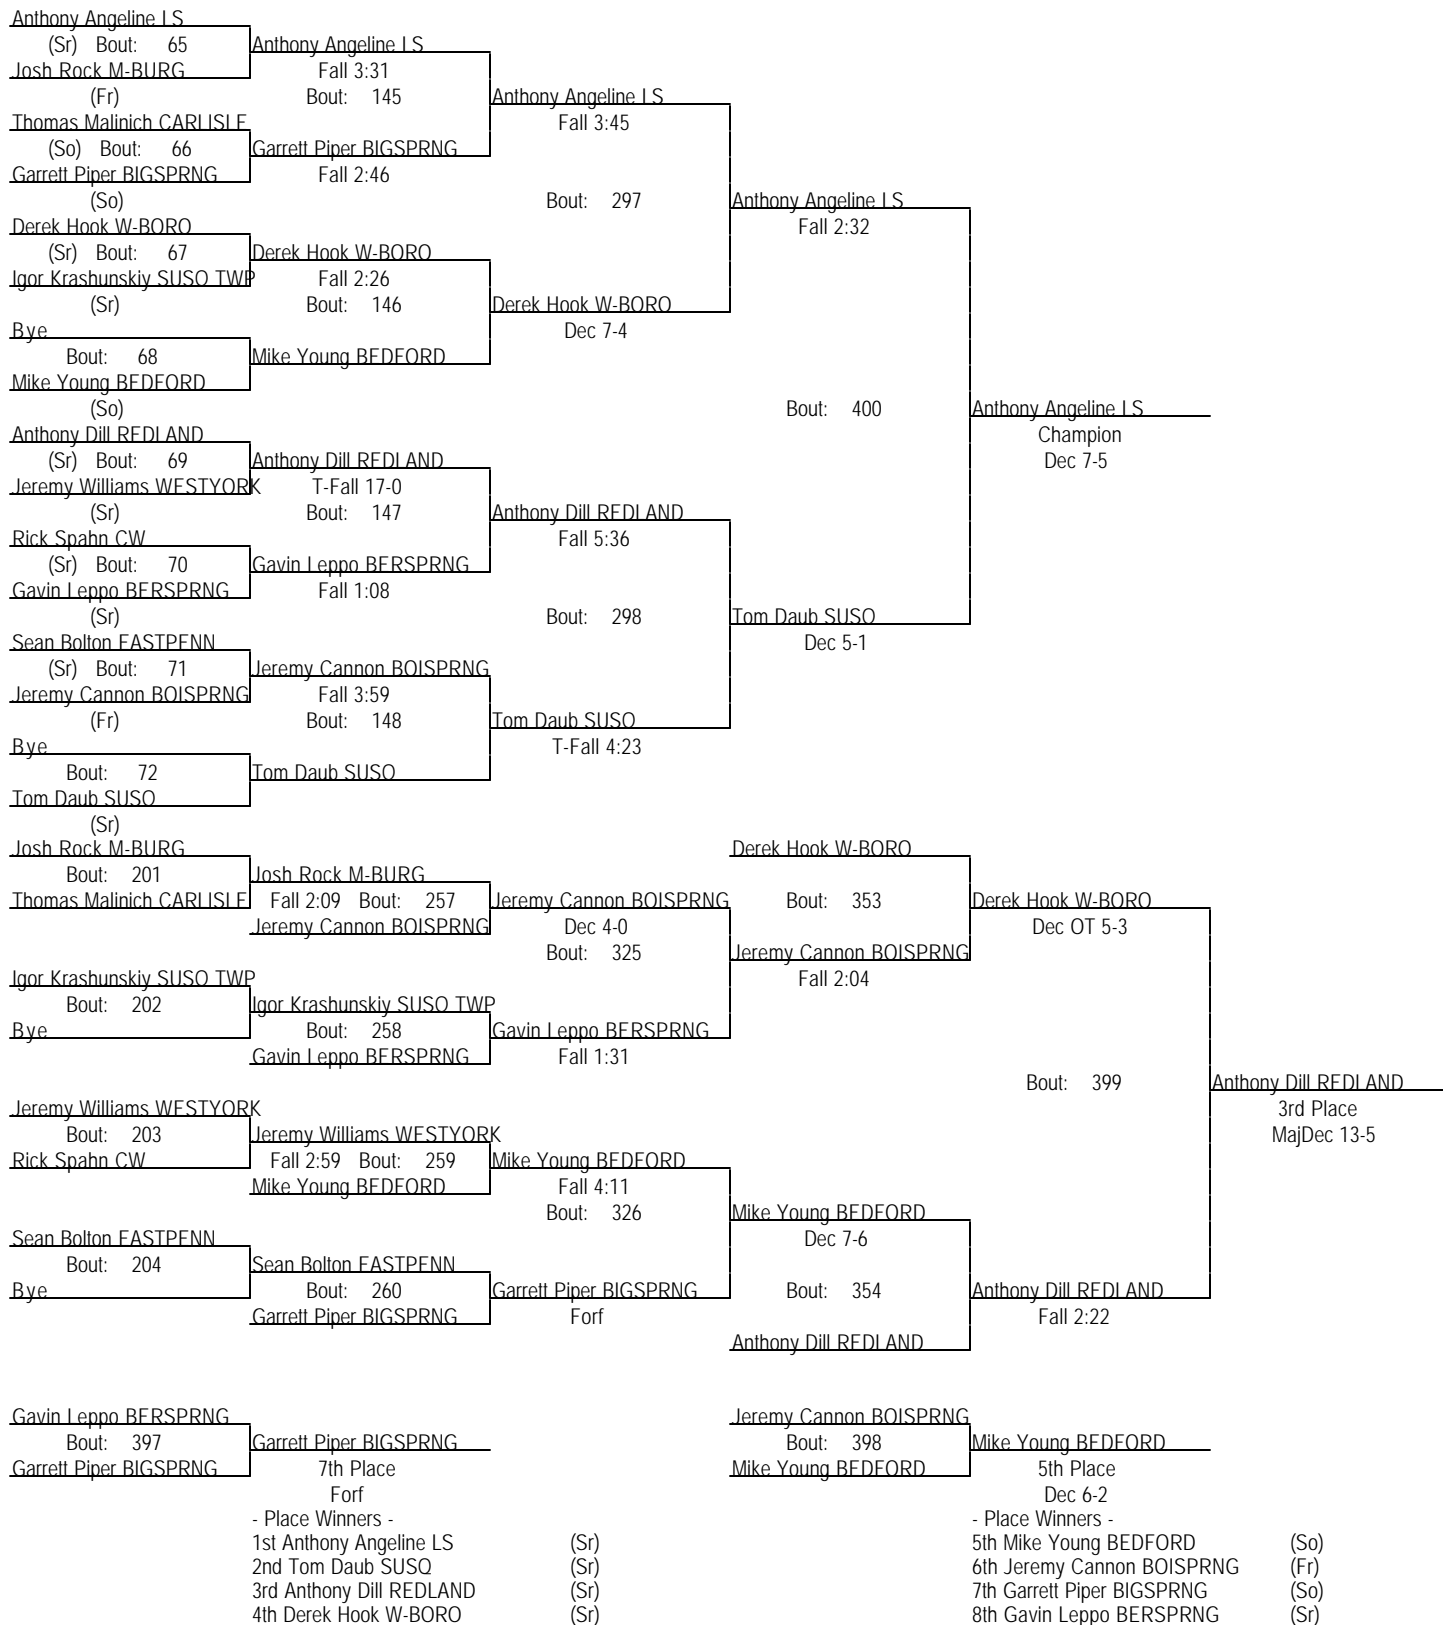

Carlisle Holiday Tournament 2002

Dec 6-7, 2002

152