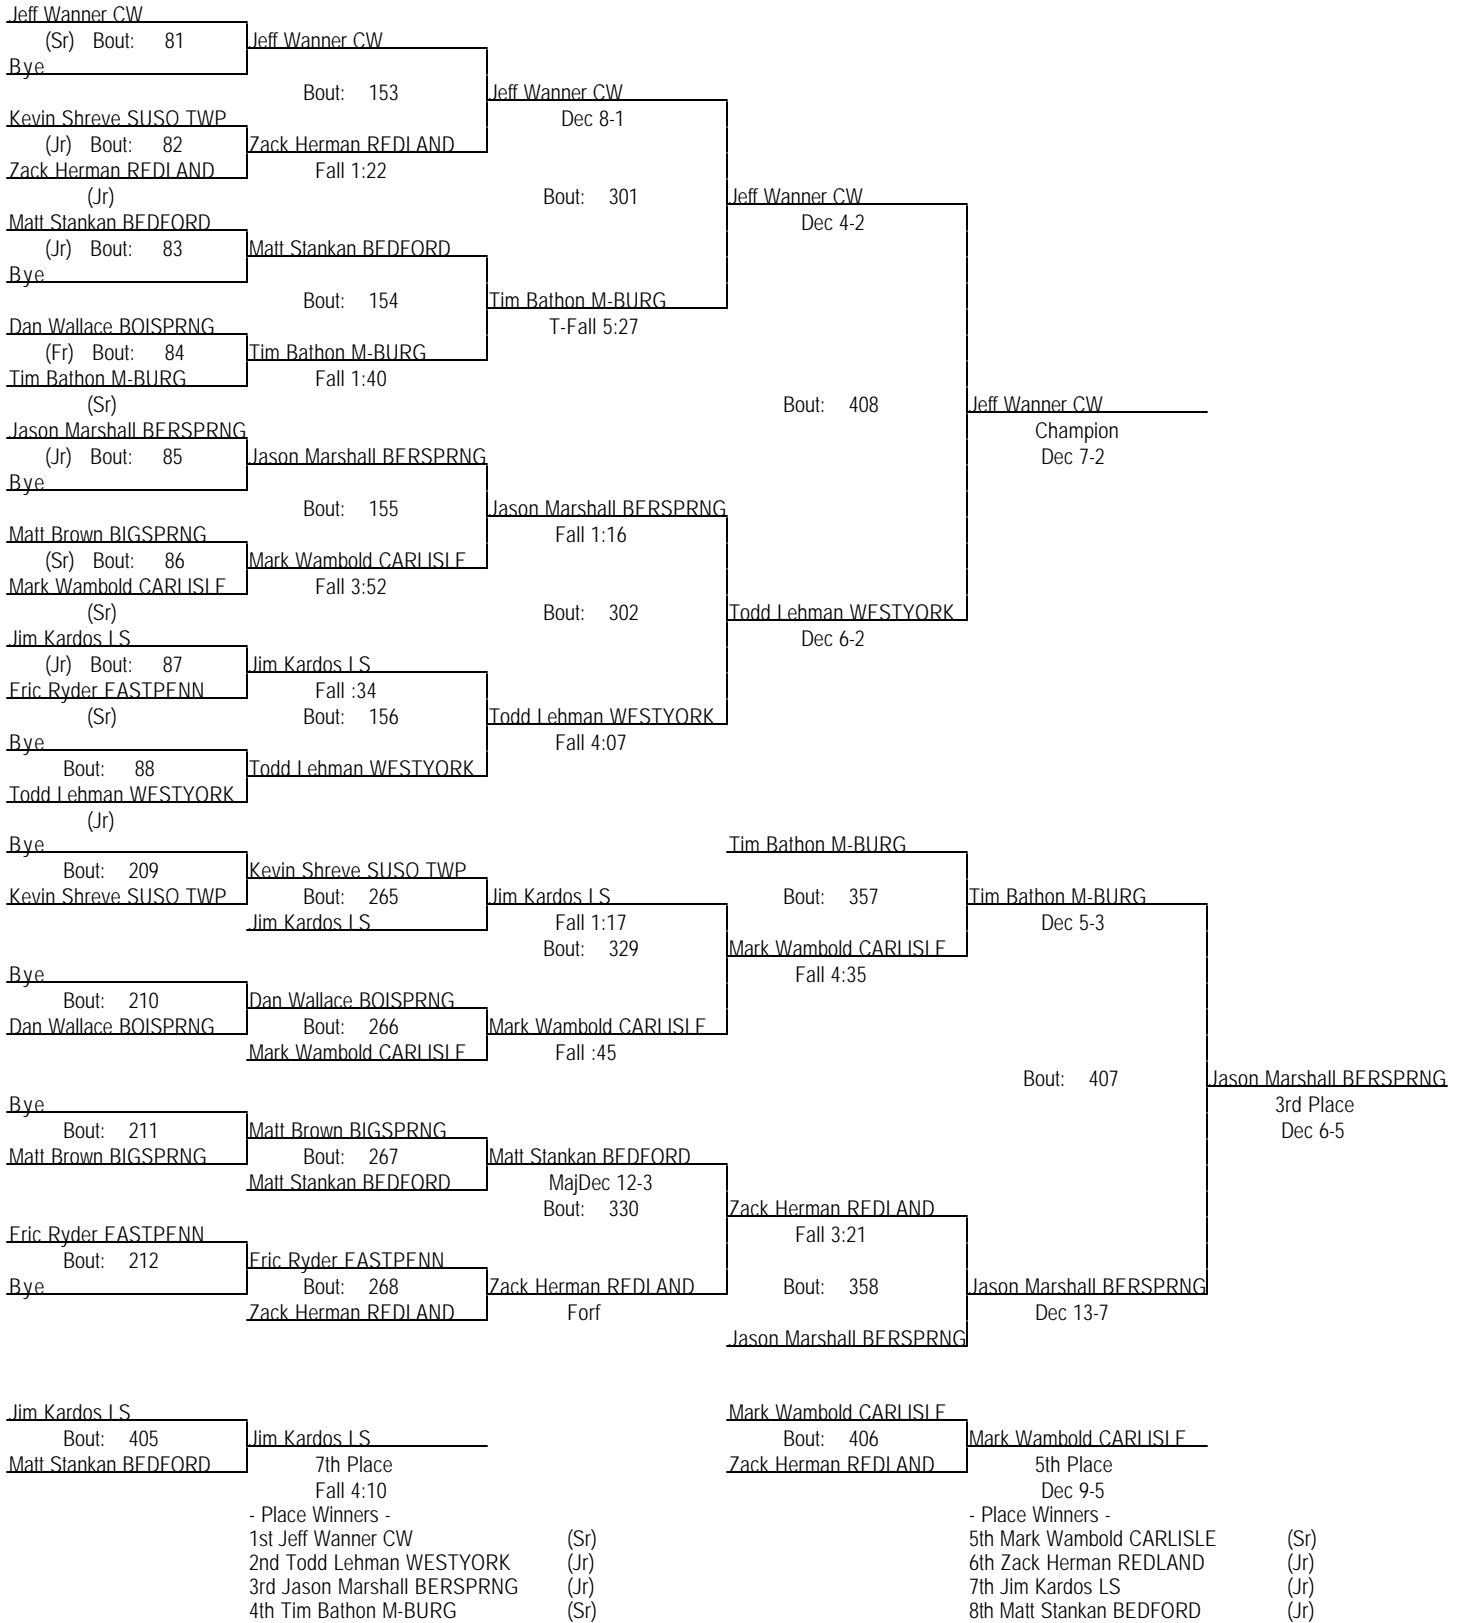

Carlisle Holiday Tournament 2002

Dec 6-7, 2002

171