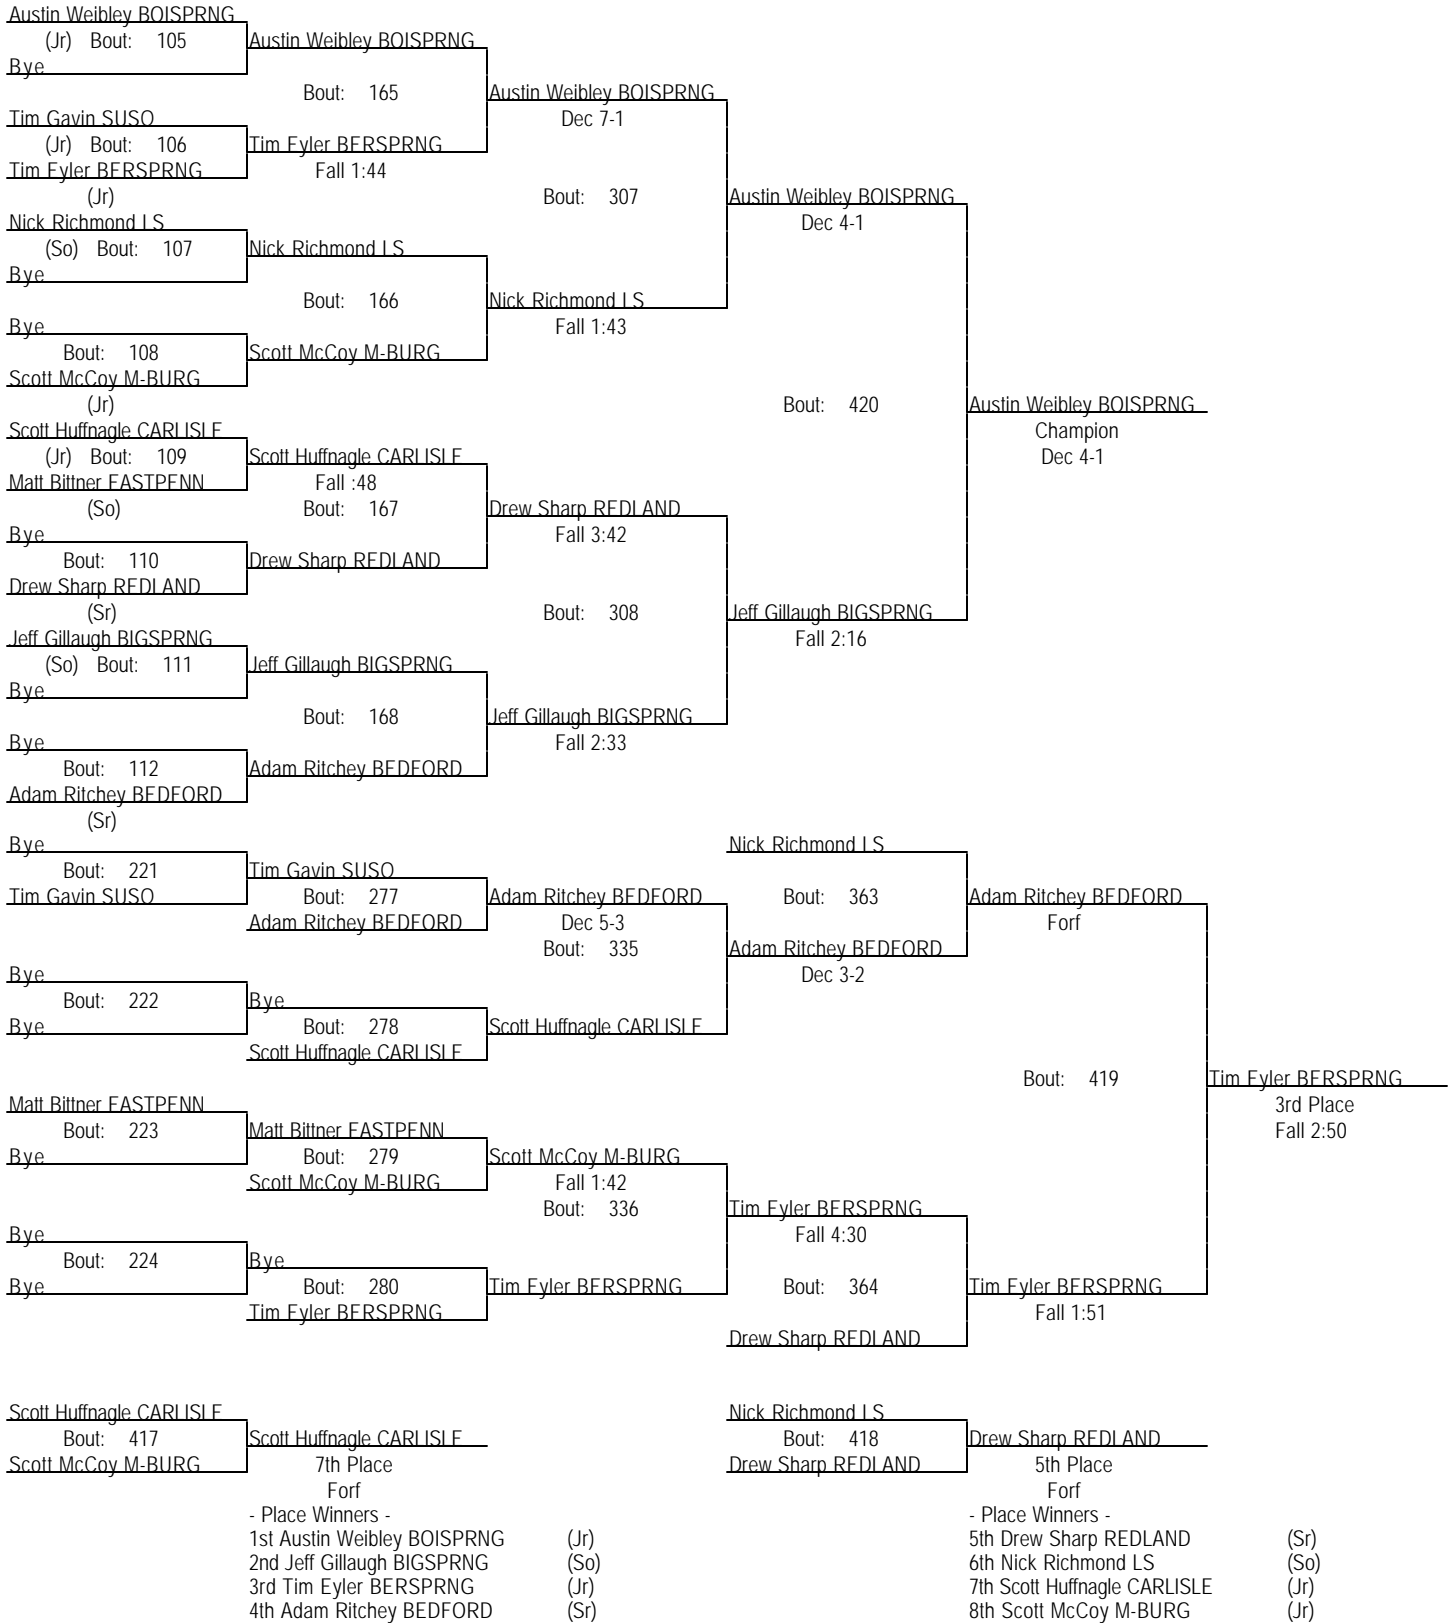

Carlisle Holiday Tournament 2002

Dec 6-7, 2002

275