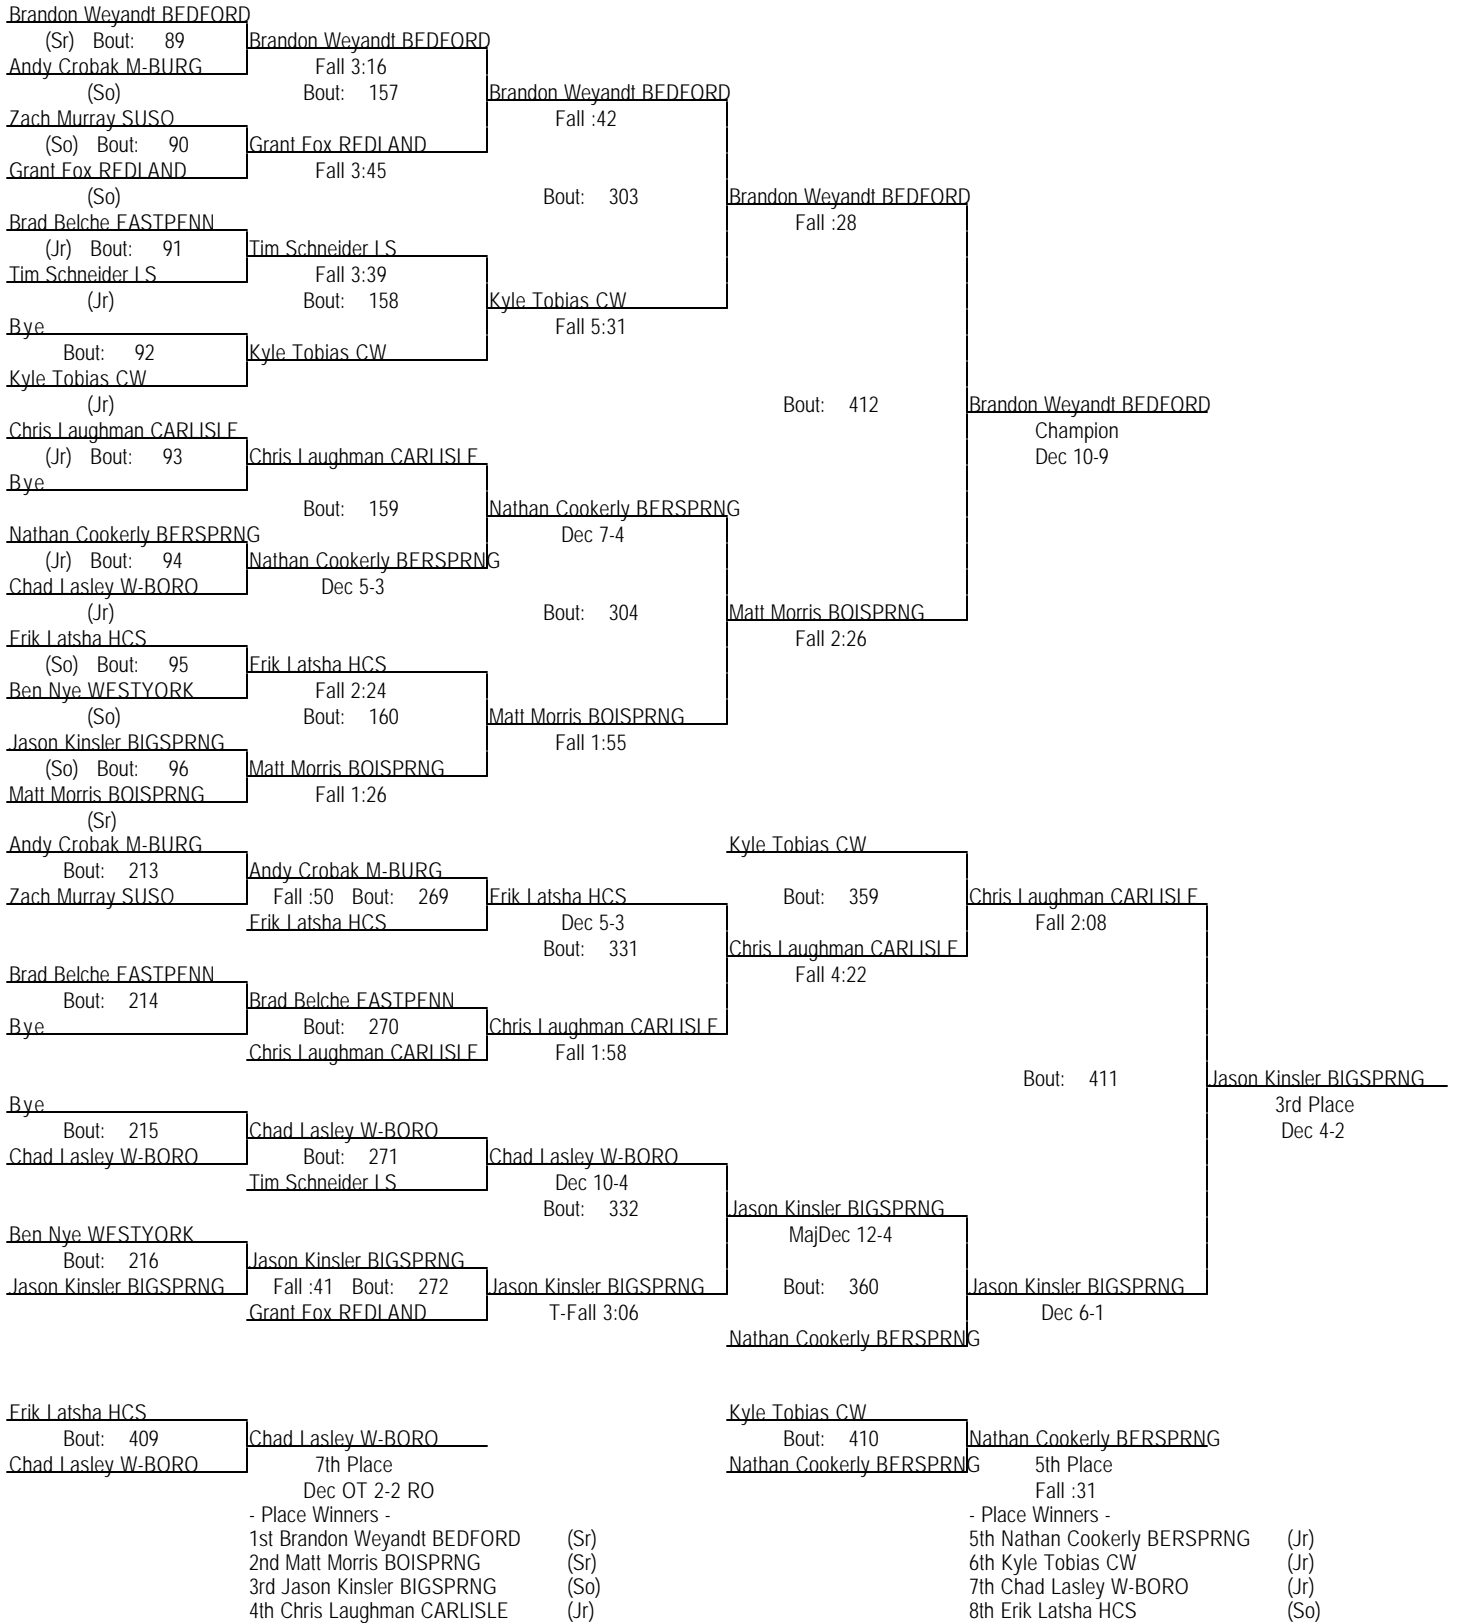

Carlisle Holiday Tournament 2002

Dec 6-7, 2002

189