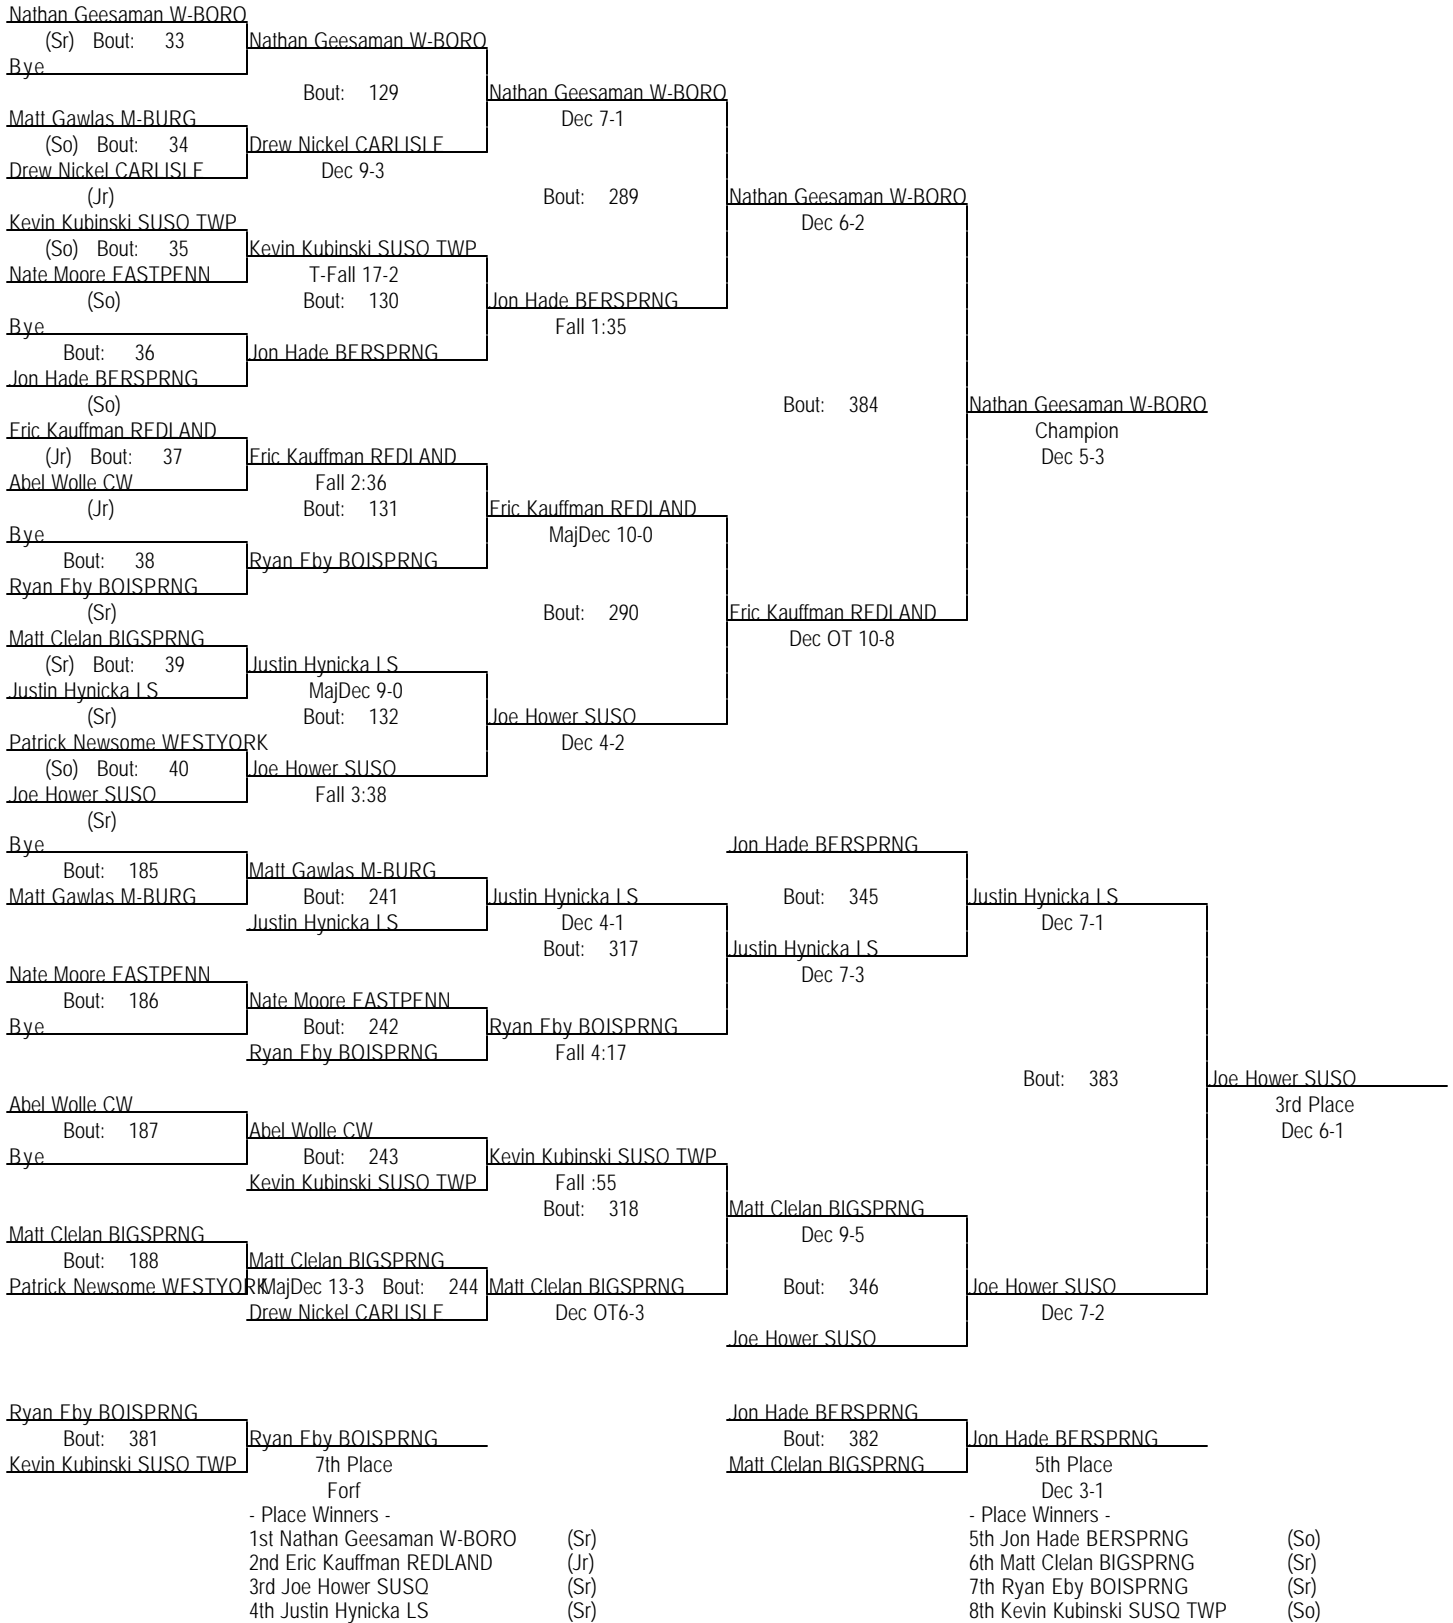

Carlisle Holiday Tournament 2002

Dec 6-7, 2002

130