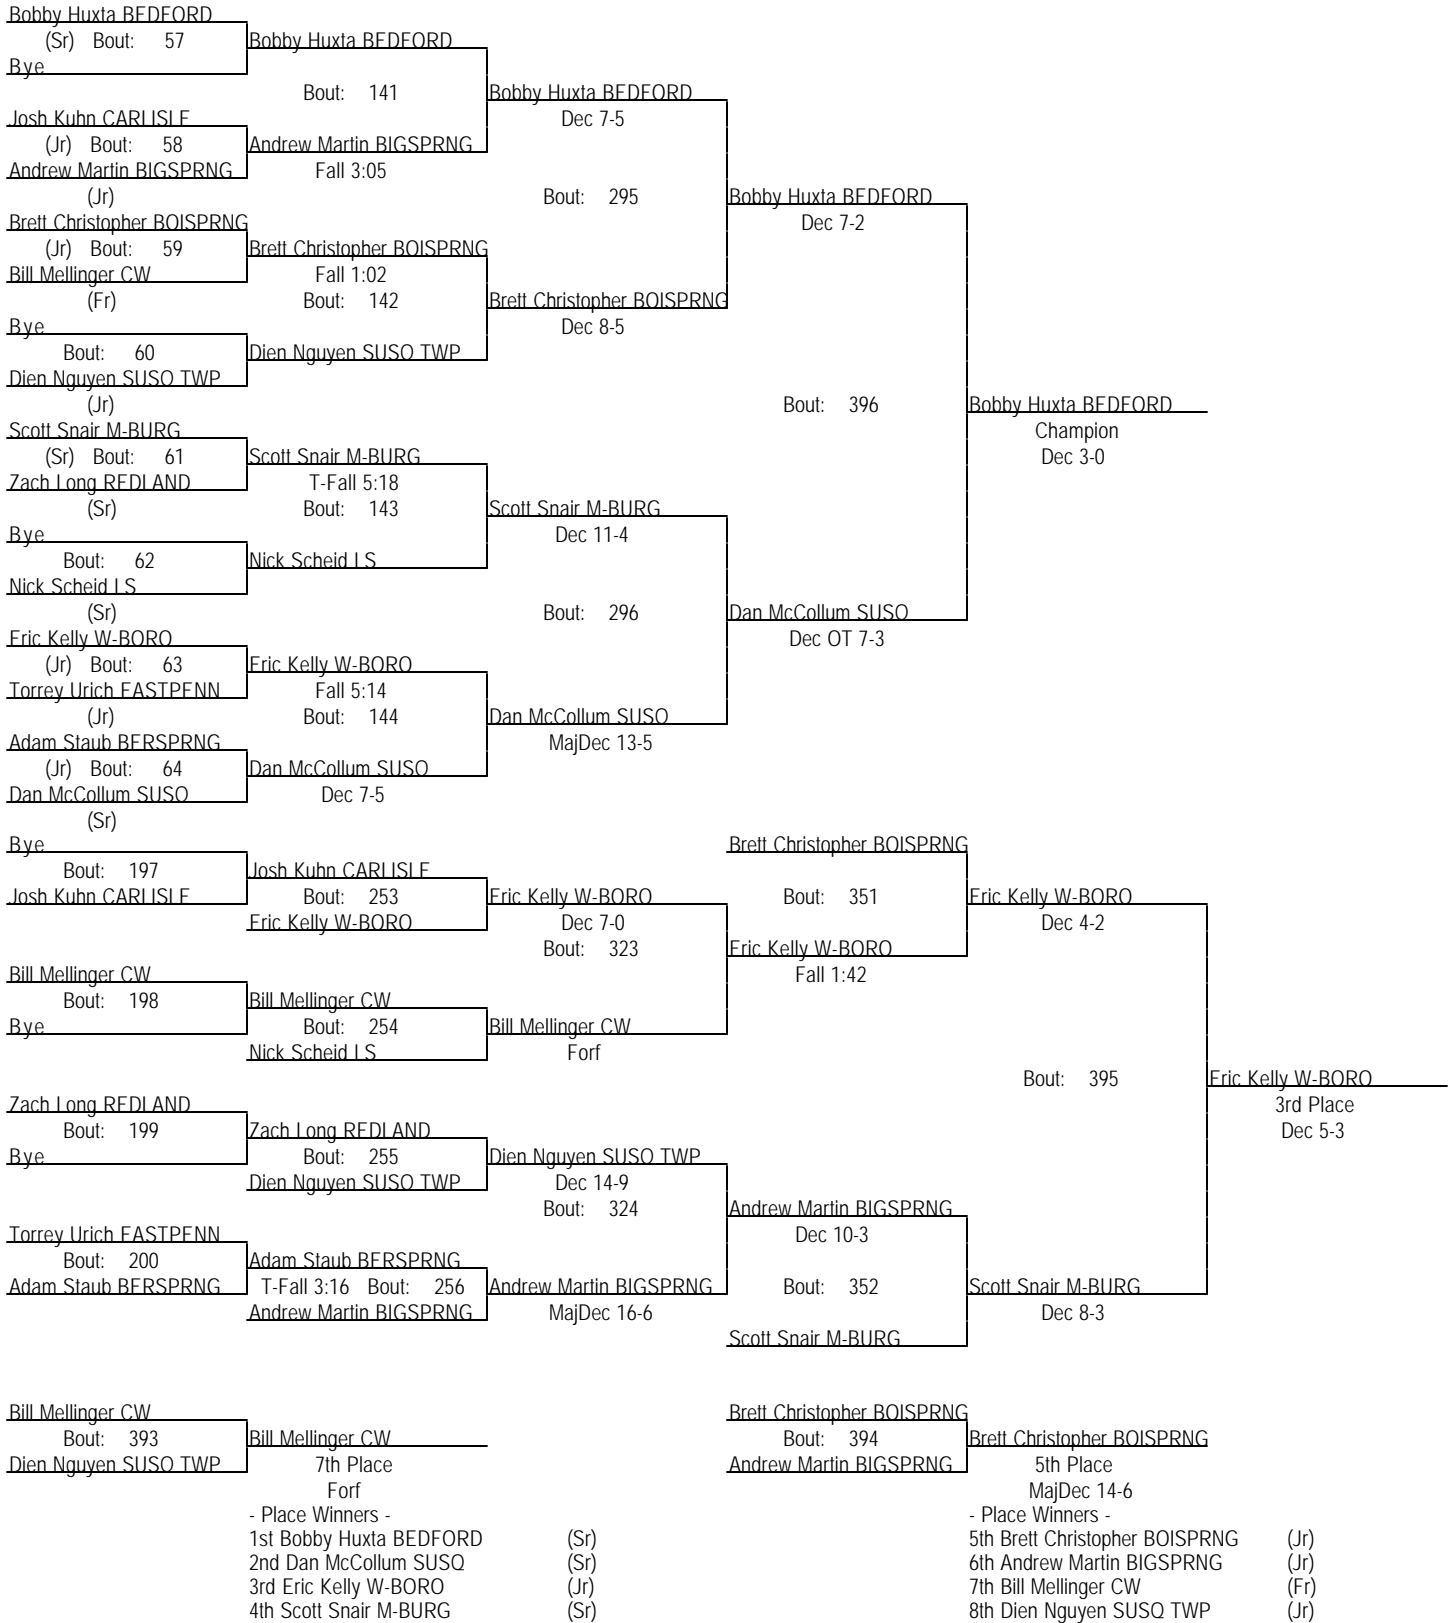

Carlisle Holiday Tournament 2002

Dec 6-7, 2002

145