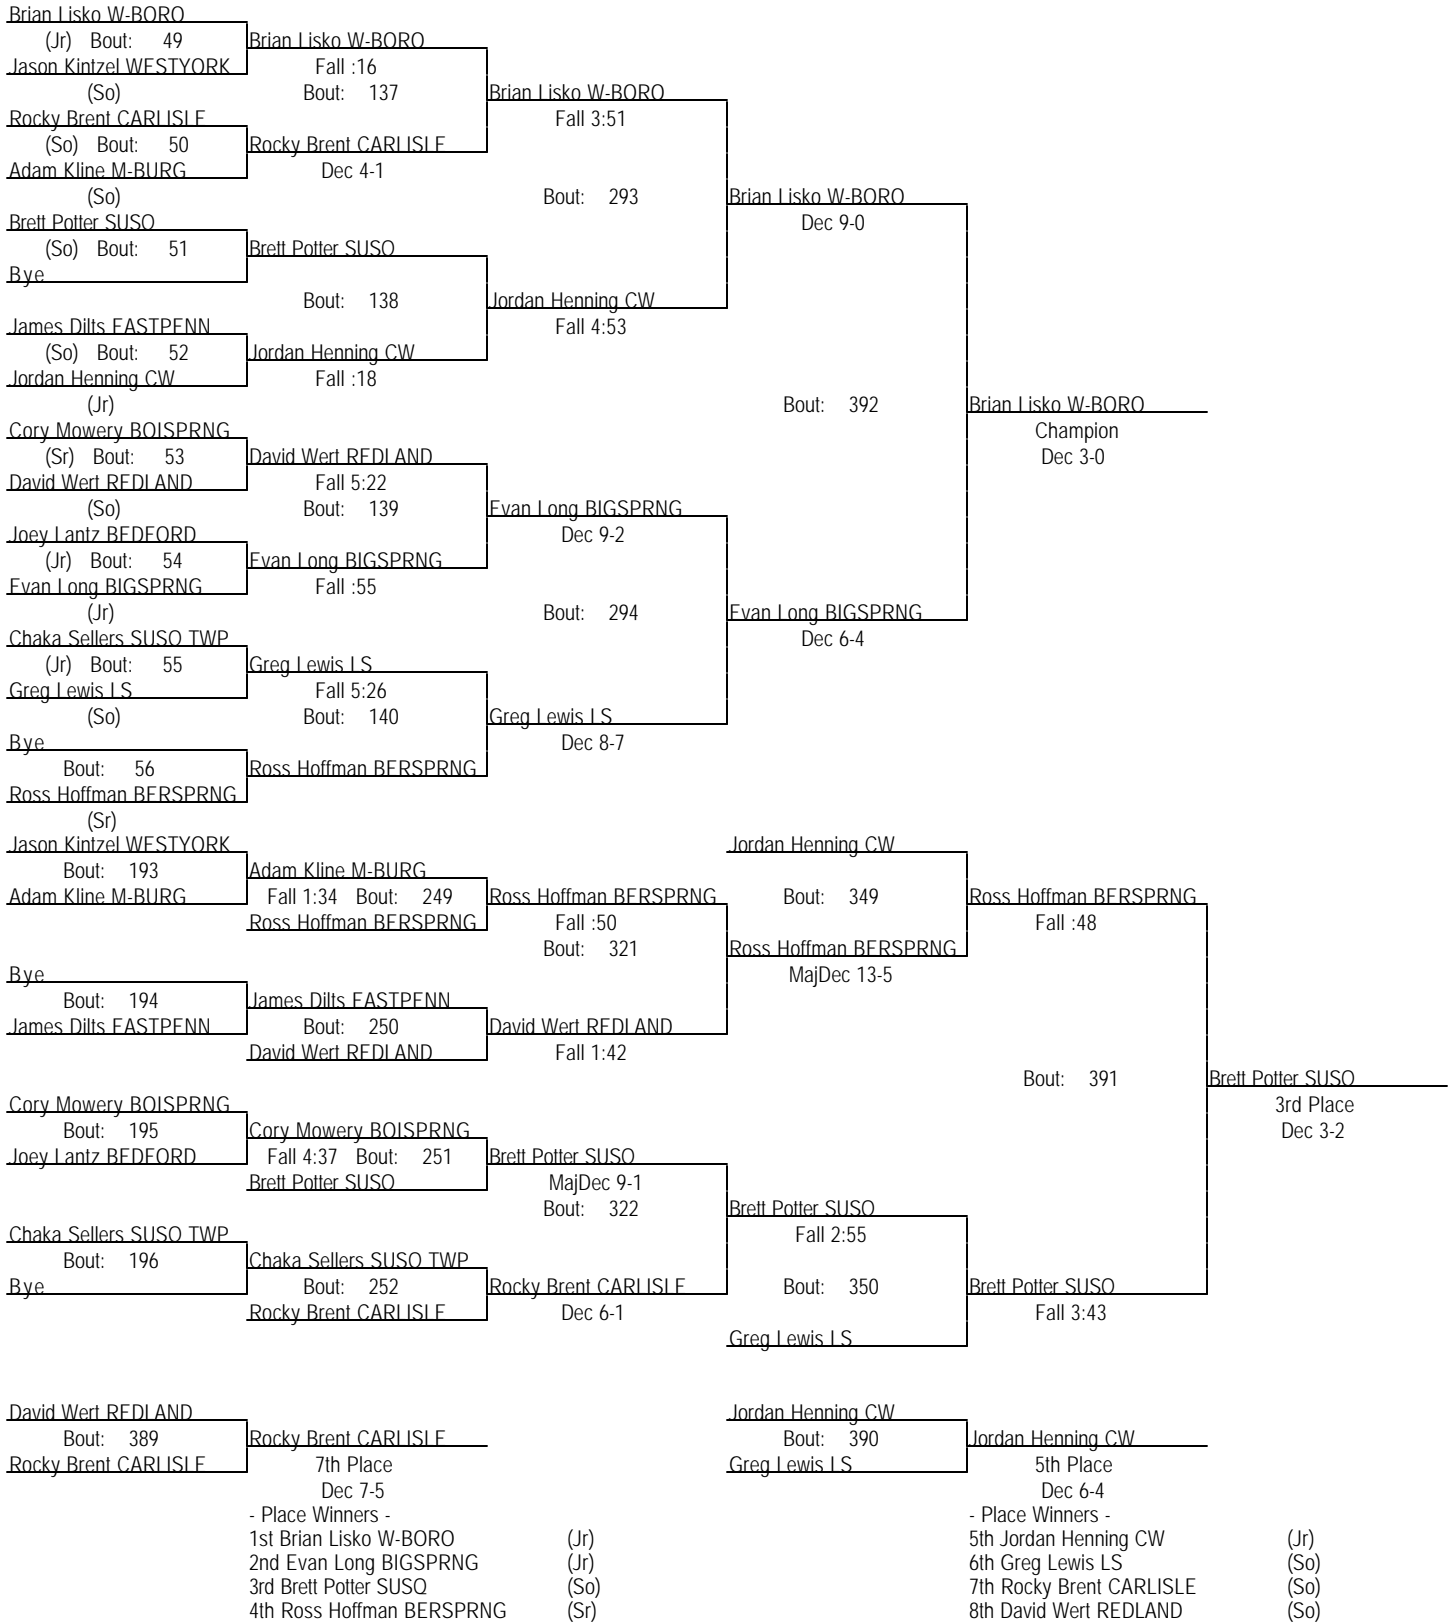

Carlisle Holiday Tournament 2002

Dec 6-7, 2002

140