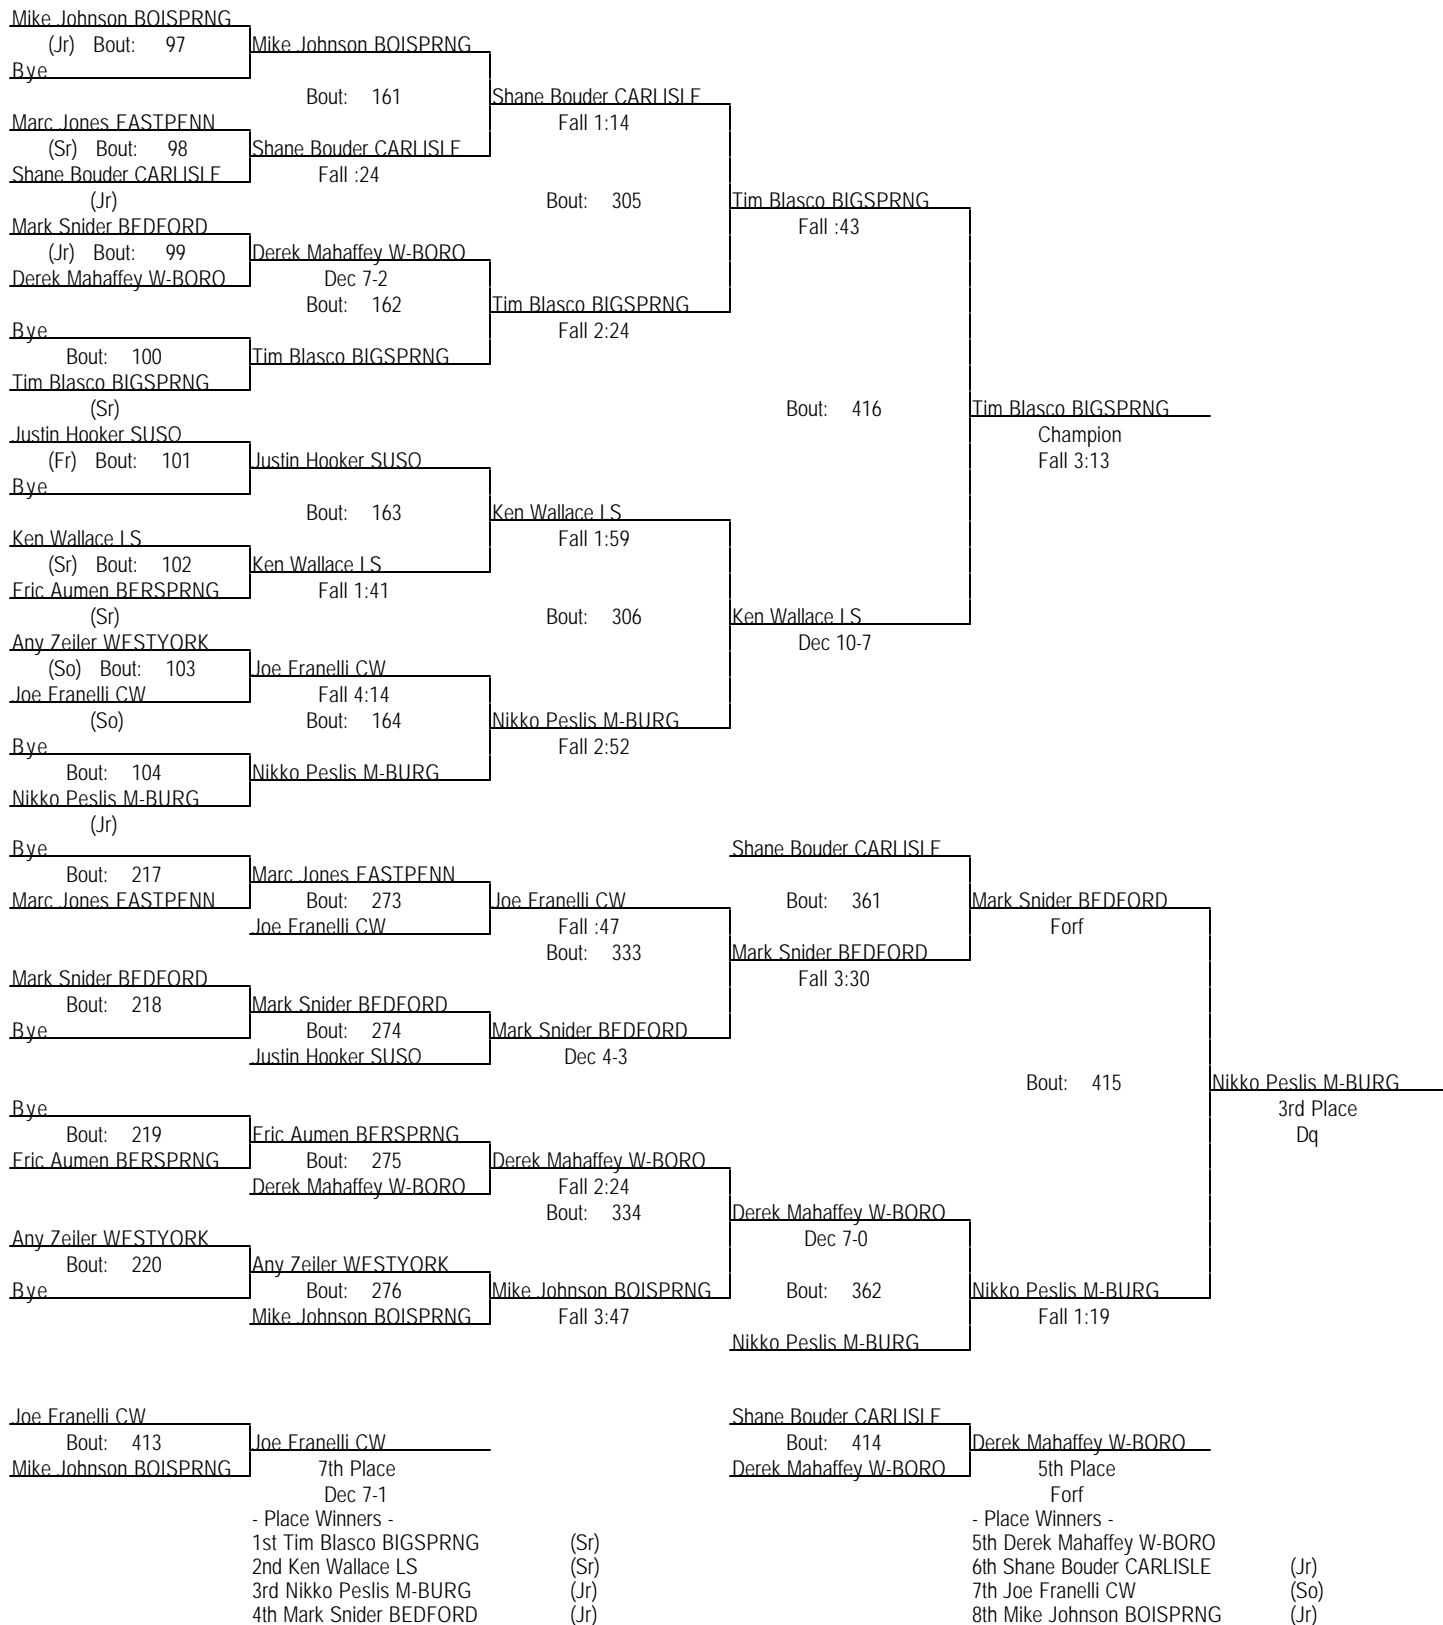

Carlisle Holiday Tournament 2002

Dec 6-7, 2002

215