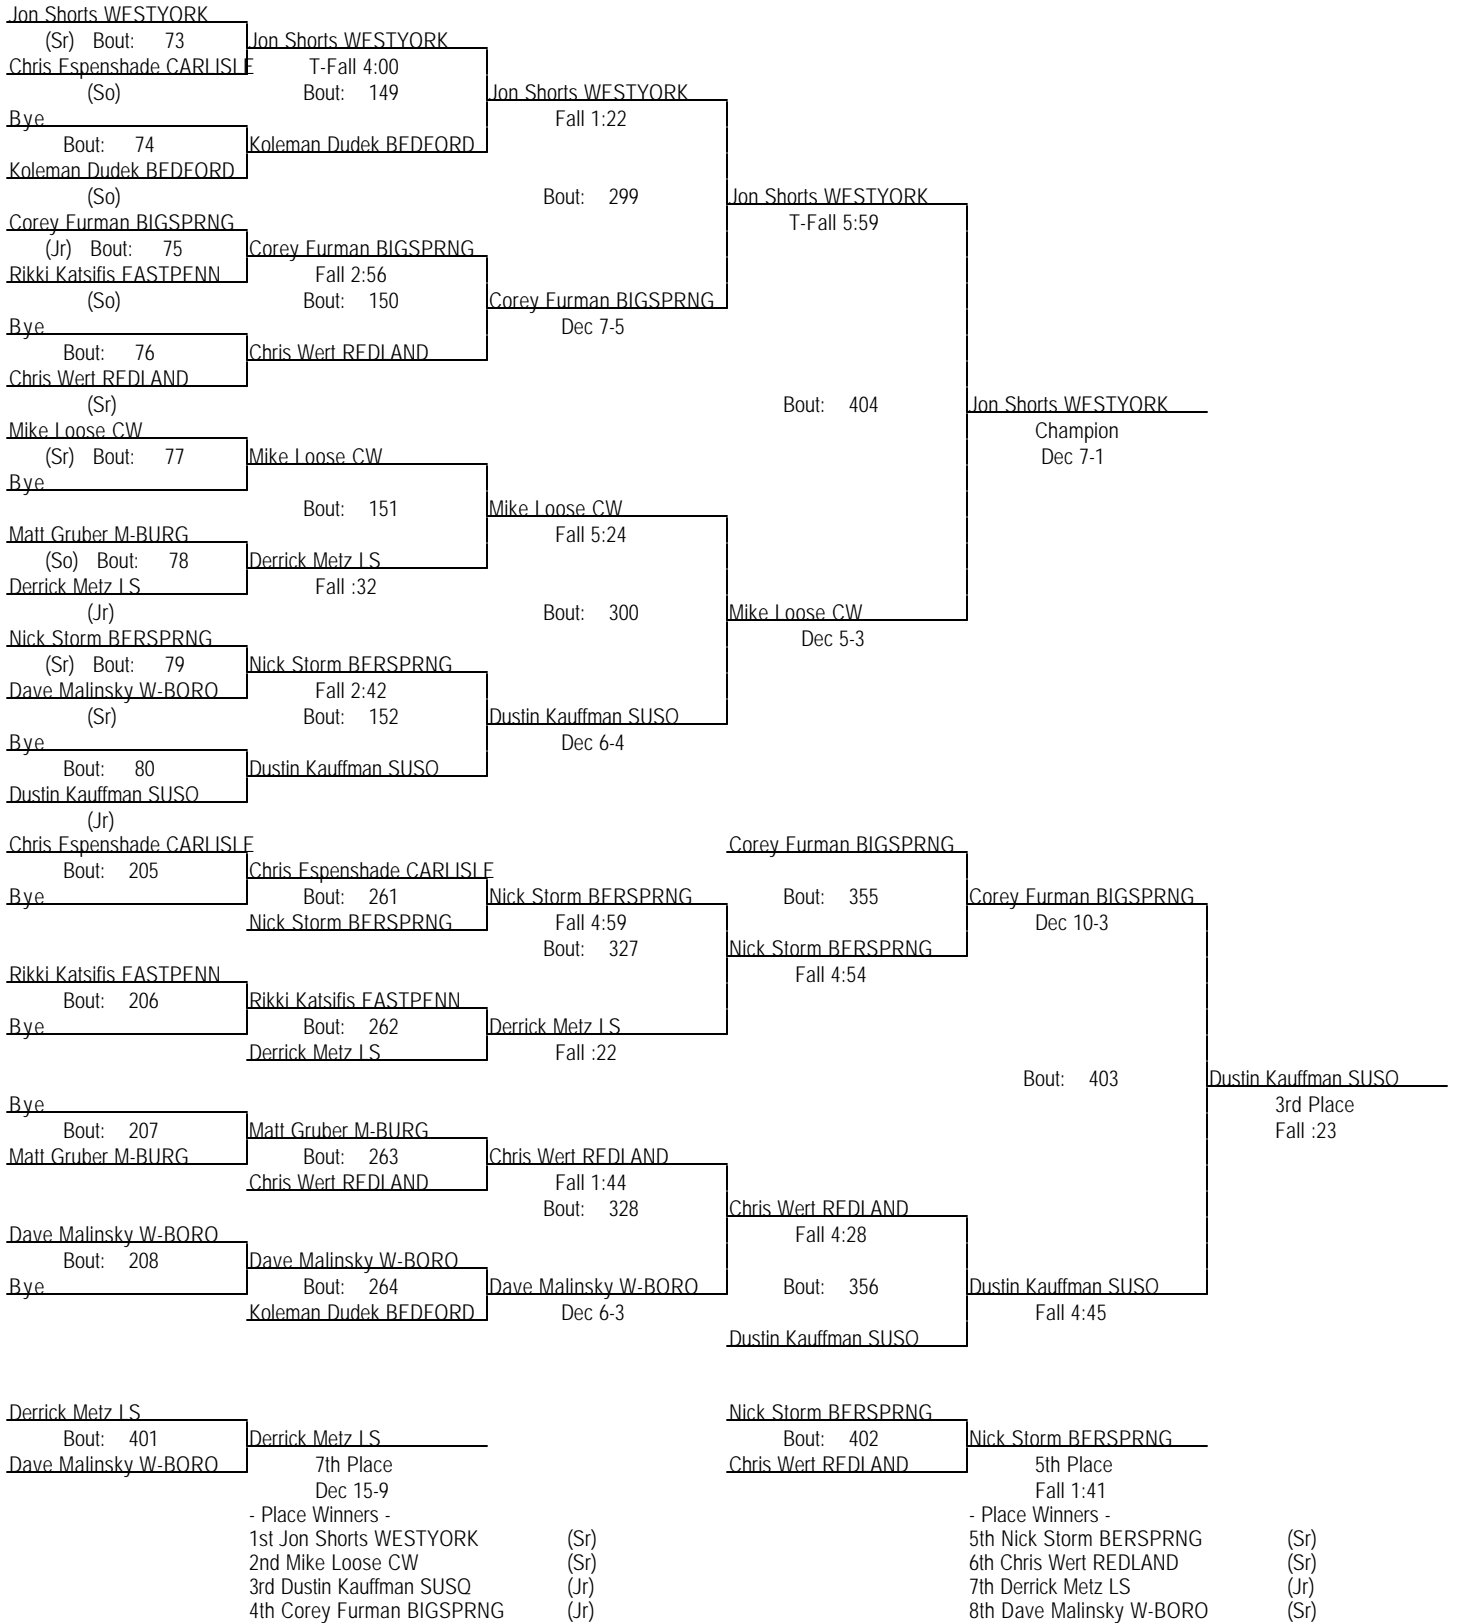

Carlisle Holiday Tournament 2002

Dec 6-7, 2002

160