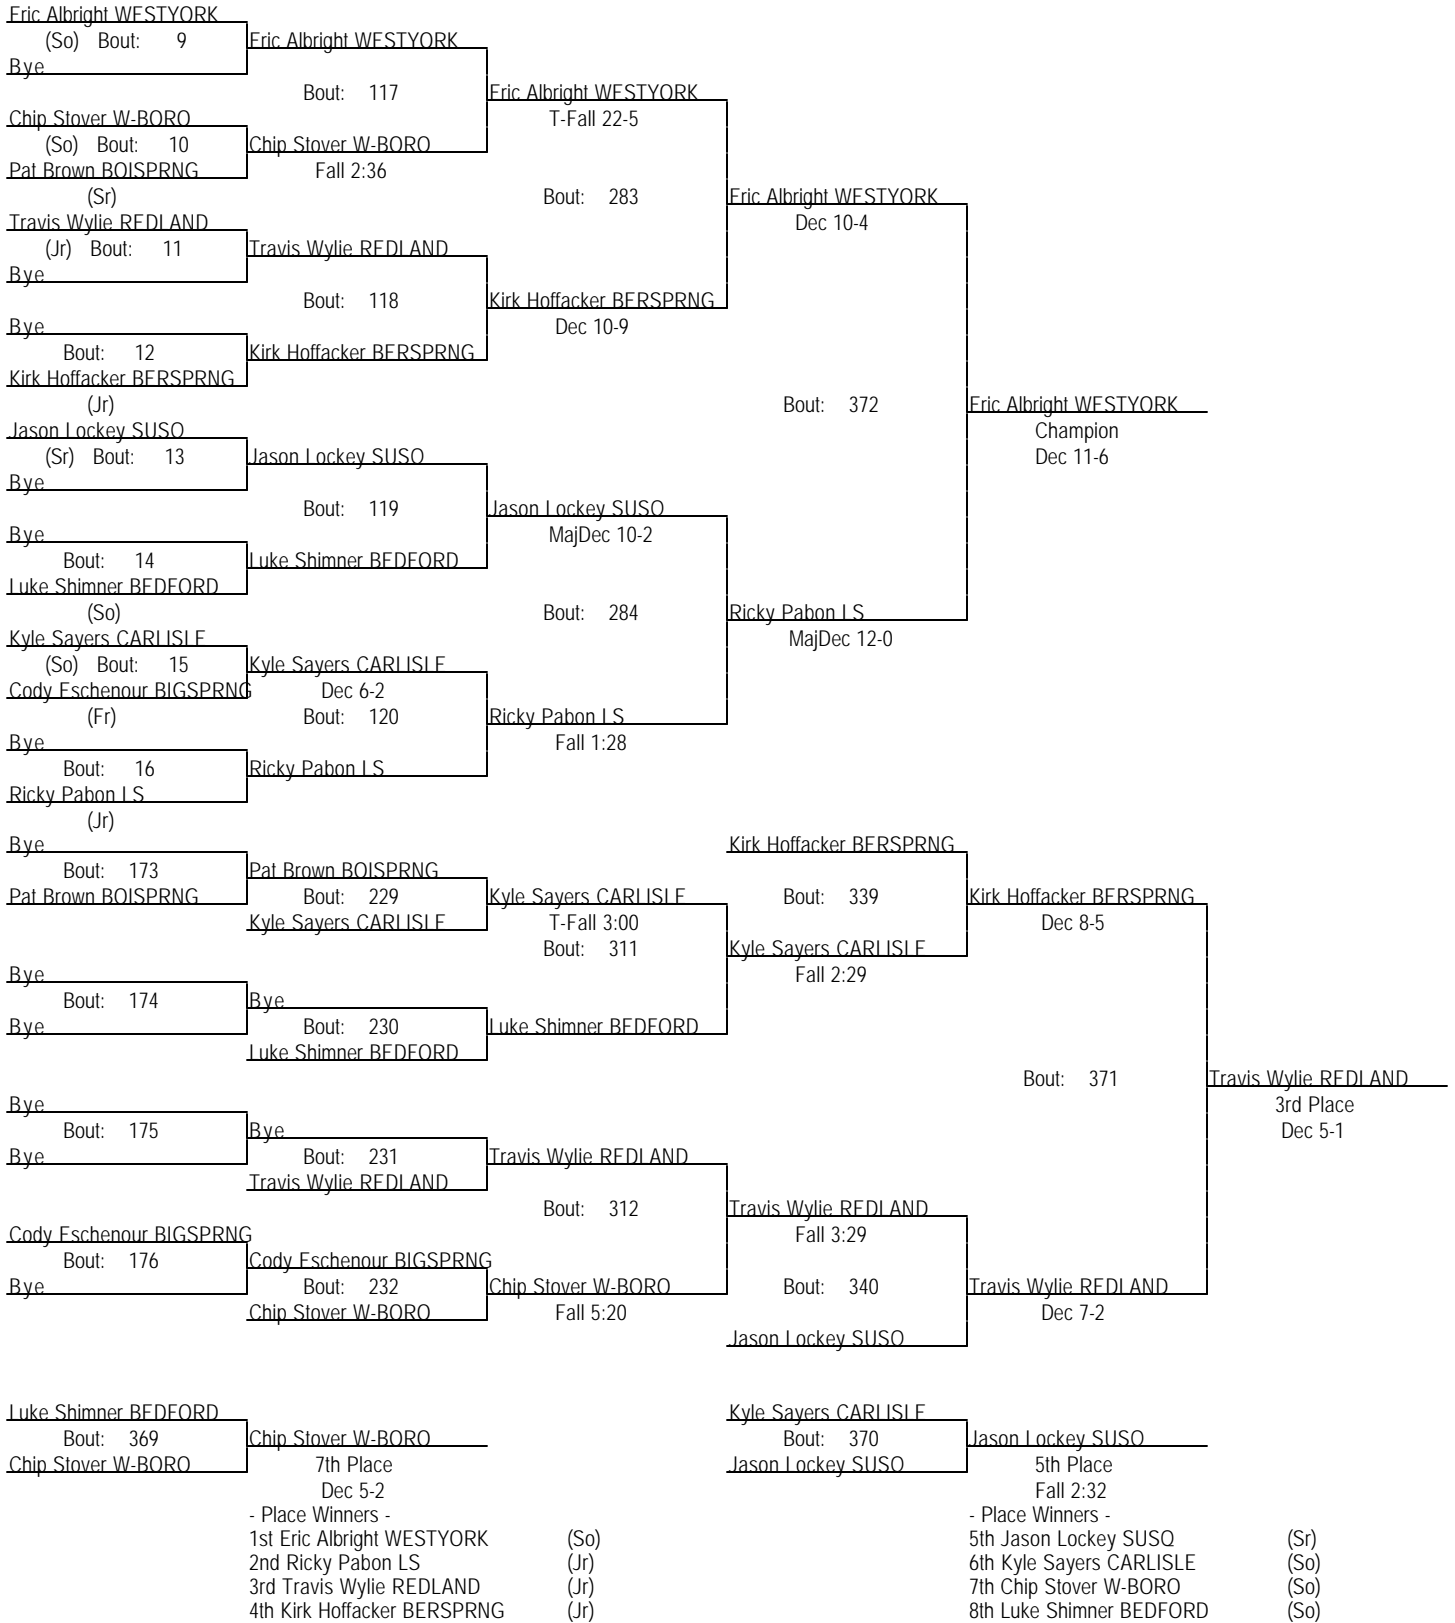

# Carlisle Holiday Tournament 2002

Dec 6-7, 2002

112