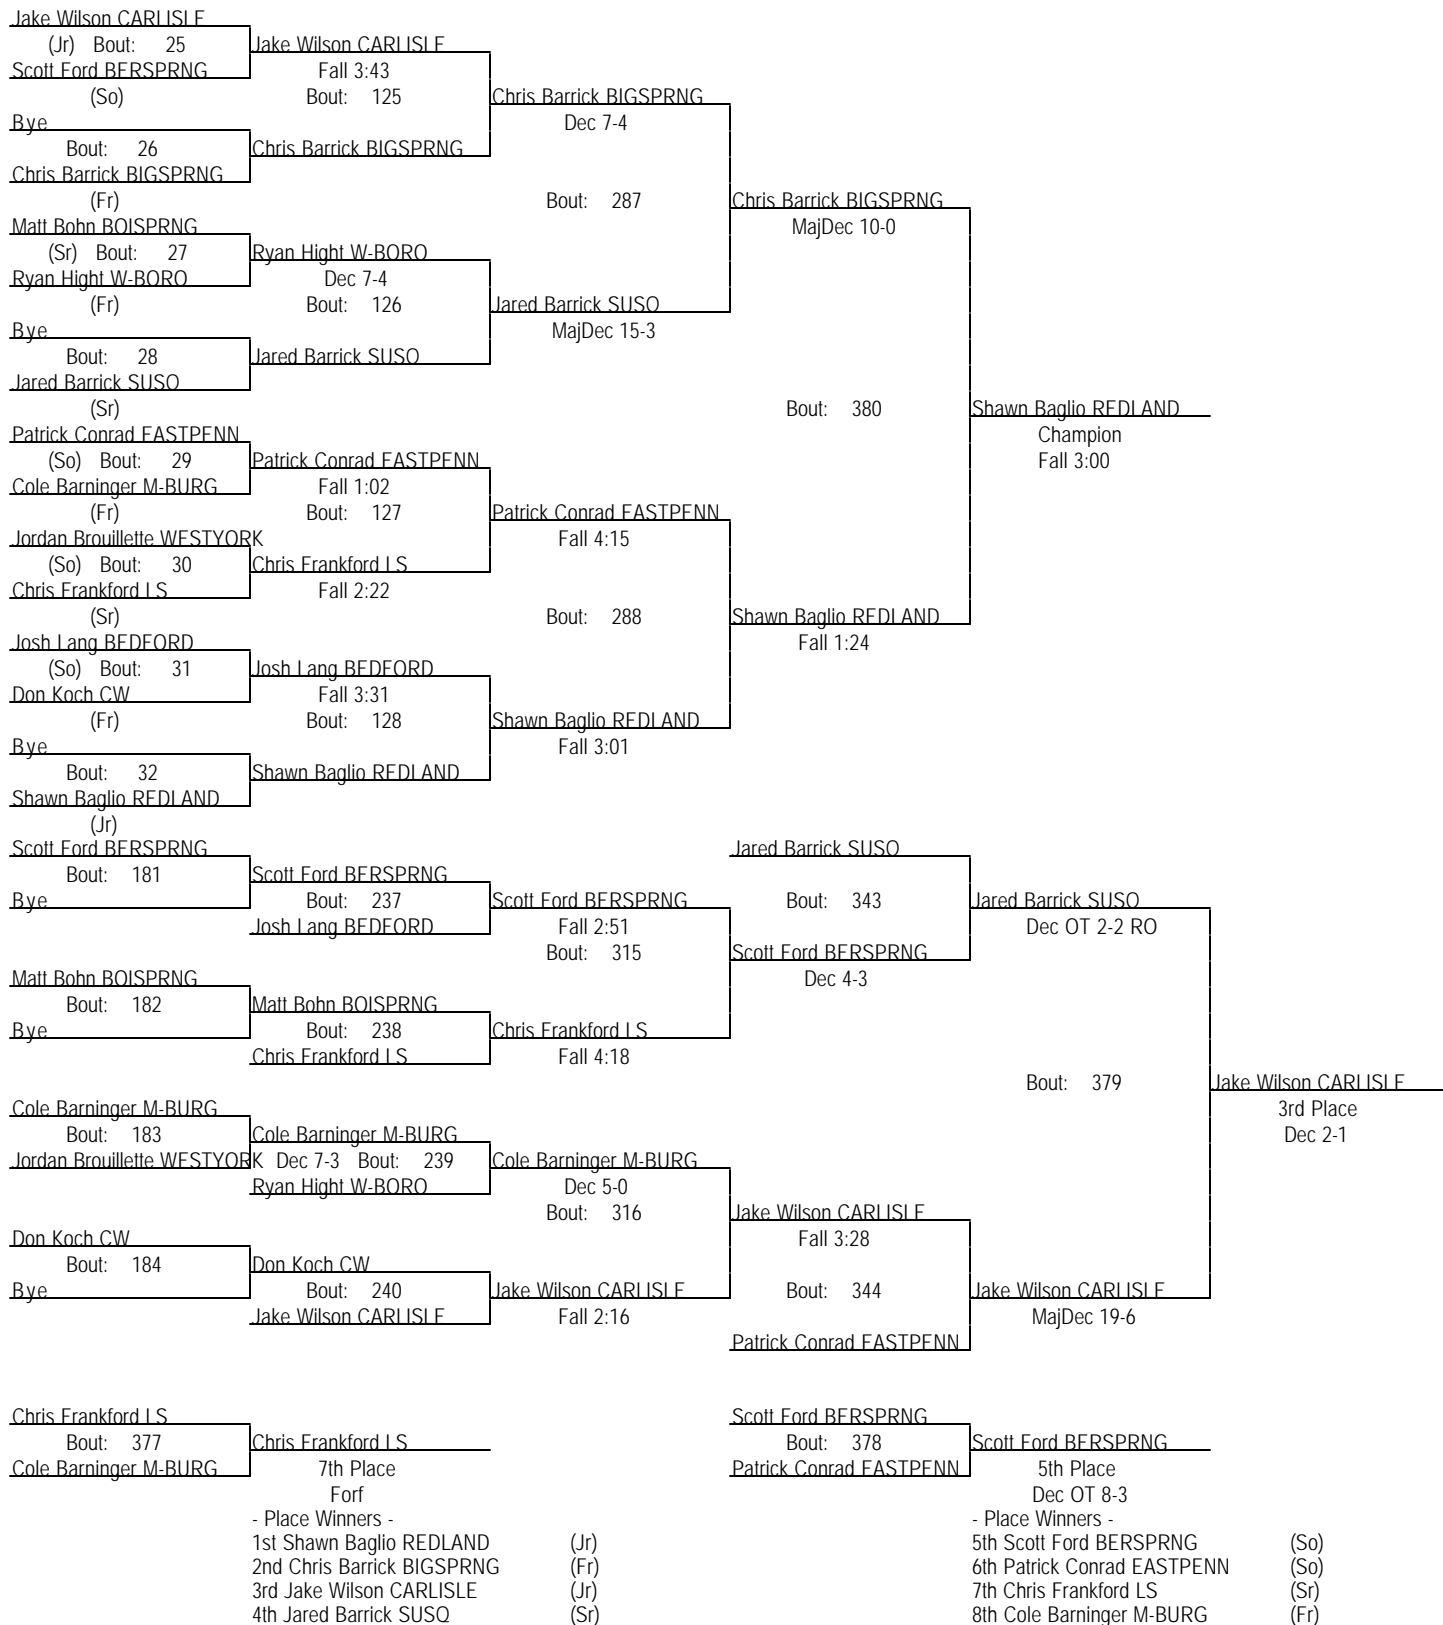

Carlisle Holiday Tournament 2002

Dec 6-7, 2002

125